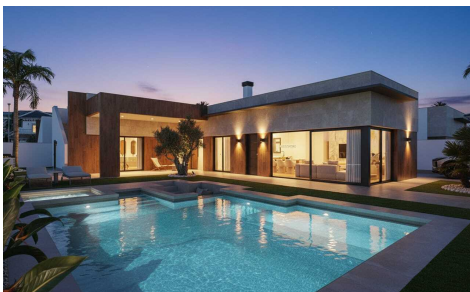

PPCSNB2

Villa in Sucina

€595,000

3

3

146m²

500m²

Wow these villas in Sucina are stunning on large plots of 501 m2 and corner ones are 785 m2. SPECIAL OFFERS APPLY On entering this fabulous villa you will find a 44m2 living dining room with a high end open plan kitchen that has an island and comes with integrated white goods. This area is light and airy due to two large patio doors to the garden and a further two in the hallway. Down t...(Ask for More Details!)