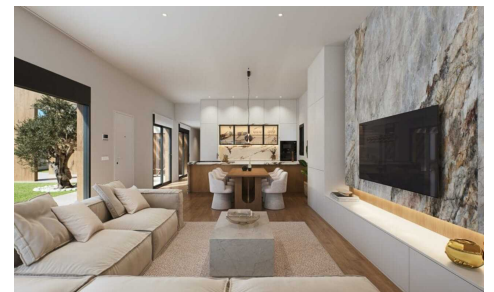

PPCSNB2

Villa in Sucina

€595,000

3

3

146m²

500m²

Wow these villas in Sucina are stunning on large plots of 501 m2 and corner ones are 785 m2. SPECIAL OFFERS APPLY On entering this fabulous villa you will find a 44m2 living dining room with a high end open plan kitchen that has an island and comes with integrated white goods. This area is light and airy due to two large patio doors to the garden and a further two in the hallway. Down t...(Ask for More Details!)