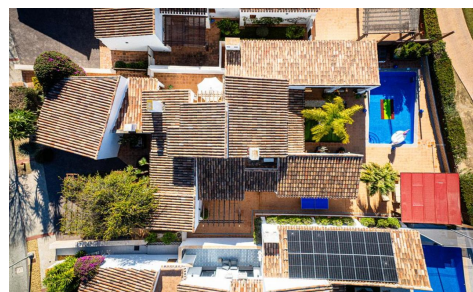

PP88402R

Villa in El Valle Golf Resort

€750,000

3

3

190m²

N/A