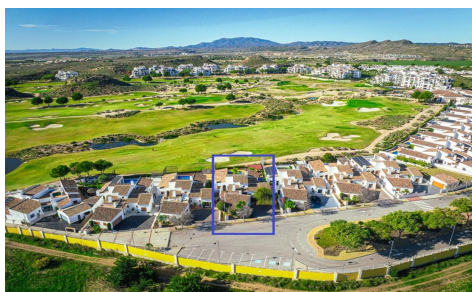

PP88402R

Villa in El Valle Golf Resort

€750,000

3

3

190m²

N/A