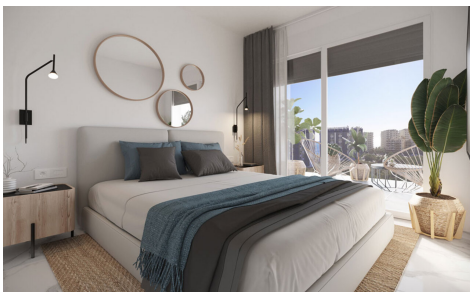

PP76222W

Apartment in Punta Prima

€364,000

3

2

N/A

N/A

Wallonia Resort Price From €364,000 Exclusive resort near the beach in Punta Prima Newly built apartments with two and three bedrooms, sunny terraces and beautiful common area, close to the beach and amenities. Description We would like to presents Wallonia Resort, an urbanization consisting of a total of 220 modern apartments and a beautiful common area with swimming pools, jacuzzi, padd...(Ask for More Details!)