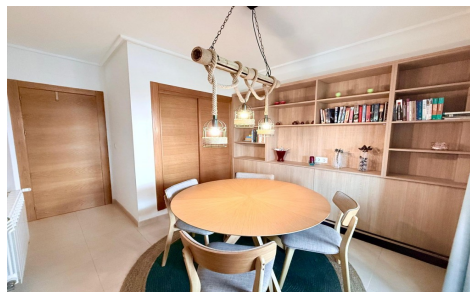

PP172230B

Apartment in Hacienda Riquelme Golf Resort €175,000

2

1

N/A

N/A

South West facing frontline Golf Apartment. South-West Facing Frontline Golf Ground Floor Apartment with Stunning Views This beautifully presented south-west facing frontline golf ground floor apartment enjoys fantastic open views across the golf course and is ideally located within easy walking distance of the resort's amenities, including the coffee shop, supermarket, and restaurant. The... (Ask for More Details!)