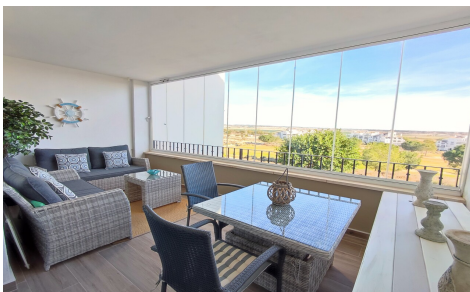

PPDA341B

Apartment in Hacienda Riquelme Golf Resort €124,000

2

1

80m²

80m²

This popular curved wall design 2 bedroom apartment is situated on the first floor and has a large bright terrace with glass curtains that provide stunning views. The wow factor in this apartment is the large stunning kitchen with new full-to-ceiling cupboards, beautiful granite worktops with matching splash back and underneath lighting to enhance the work surface. The lounge is furnishe...(Ask for More Details!)