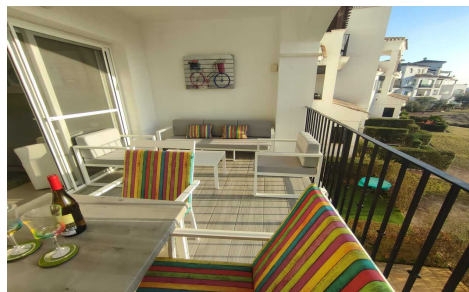

PPDE341B

Apartment in Hacienda Riquelme Golf Resort €119,995

2

1

N/A

75m²

N/A

Situated on the first floor this elevated south west facing apartment has sweeping views over the resort. It is being sold with everything included. The apartment has a new modern kitchen with soft closing units, lots of extra hidden storage and matching kitchen utilities, includes dishwasher, washing machine and fridge freezer, new oven & hob and retractable fan. The apartment has been ...(Ask for More Details!)