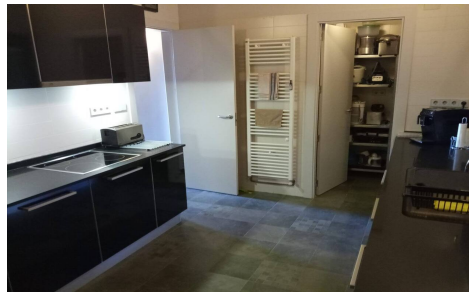

PPD45

Other in Peraleja Golf

€0

4

3

220m²

1,000m²

UPDATE - Peraleja Golf Course, clubhouse and Piano Bar are currently closed, however it has been purchased by new investors and is on the pathway to a remarkable transformation, with renovations already underway on many of the unfinished properties. The golf course is expected to be well on the way to recovery towards the end of Autumn 2025 and may be in a condition ready for play in the...(Ask for More Details!)